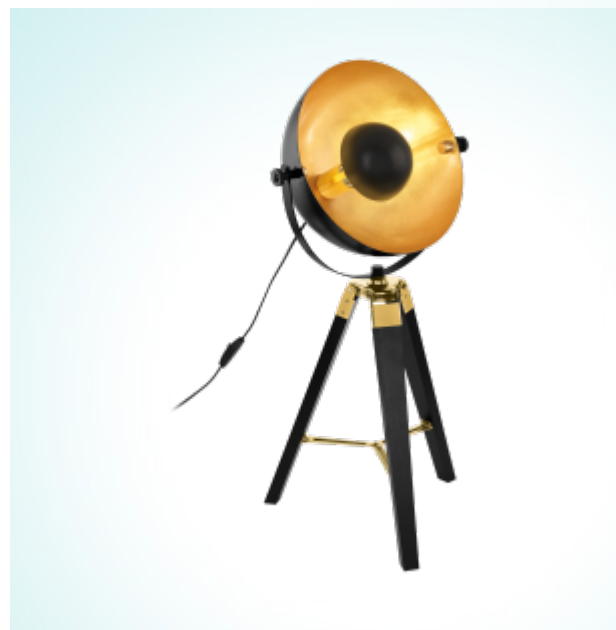

49617

COVALEDA

General Information

Article: 49617
Lighting Type: table luminaire
EAN Code: 9002759496173

Dimensions

Height: 735 mm
Ø: 380 mm
Weight: 3.347 kg

Illuminant

Socket: E27
Illuminant: E27
Delivery: excl.
Max. Wattage: 1x 60W
Suitable for: A++ - E

Material & Colour

Enclosure Material: wood, steel
Enclosure Colour: black, brass, gold

Functionality

Switch: in-line switch

Technical Information

Protection Class: 2
Line Voltage: 220-240V,50/60Hz
Operation Voltage: 220-240V,50/60Hz

Technical changes reserved